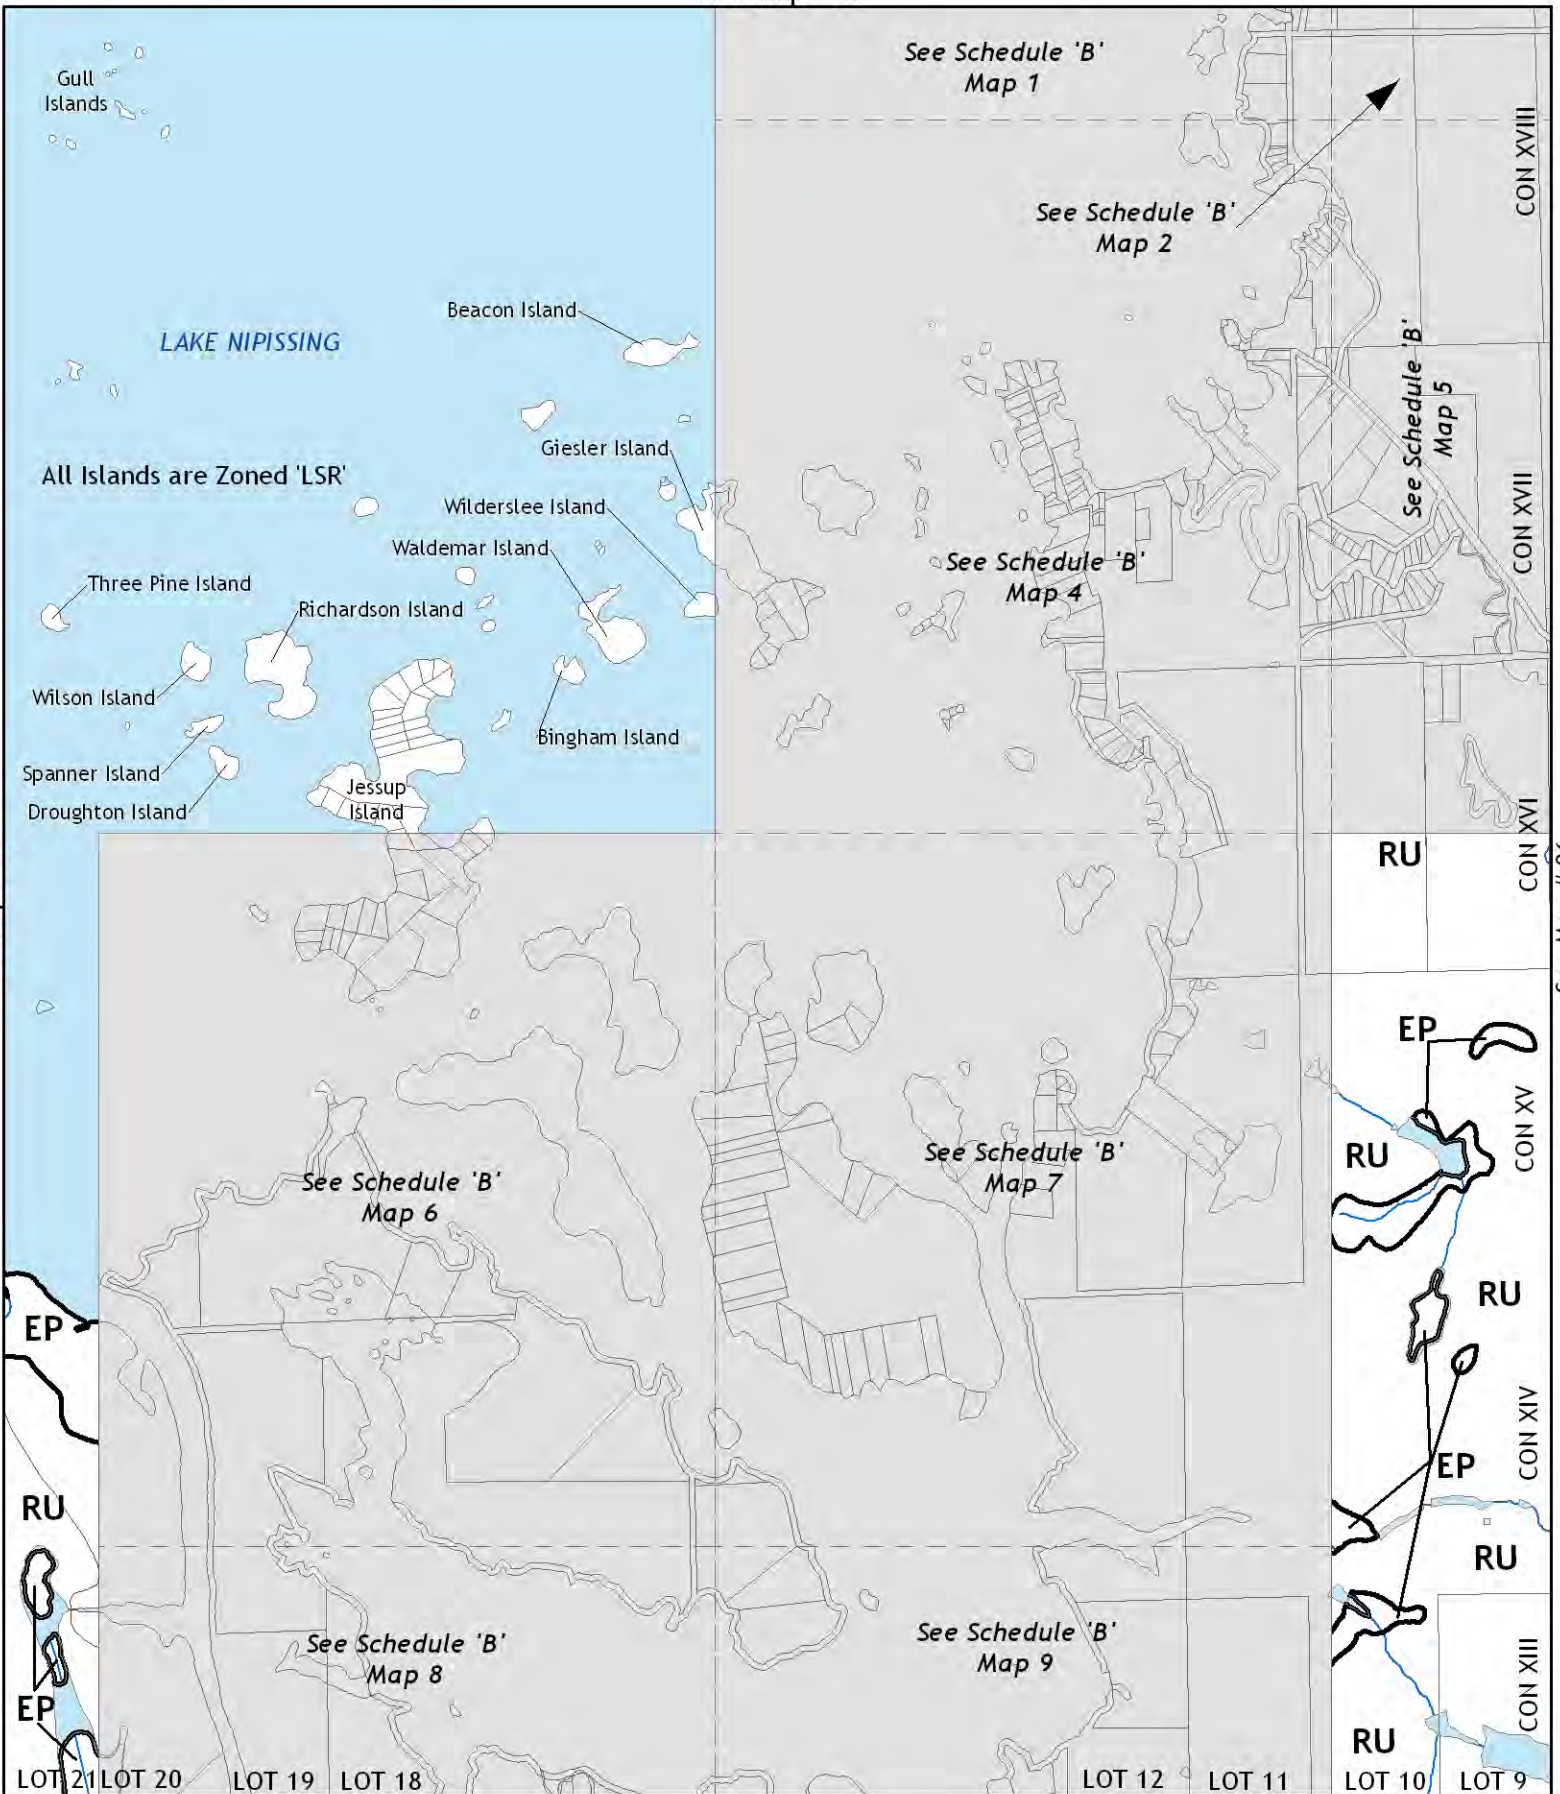

All Islands are Zoned 'LSR'

LAKE NIPISSING

Geographic Township of Patterson

CON XVIII

CON XVII

CON XVI

CON XV

CON XIV

LOT 30 LOT 29 LOT 28 LOT 27 LOT 26 LOT 25 LOT 24 LOT 23 LOT 22

See Map # 08

See Map # 05

1:25000

Schedule 'A' - Map 04

March 6, 2012

See Map # 02

See Map # 09