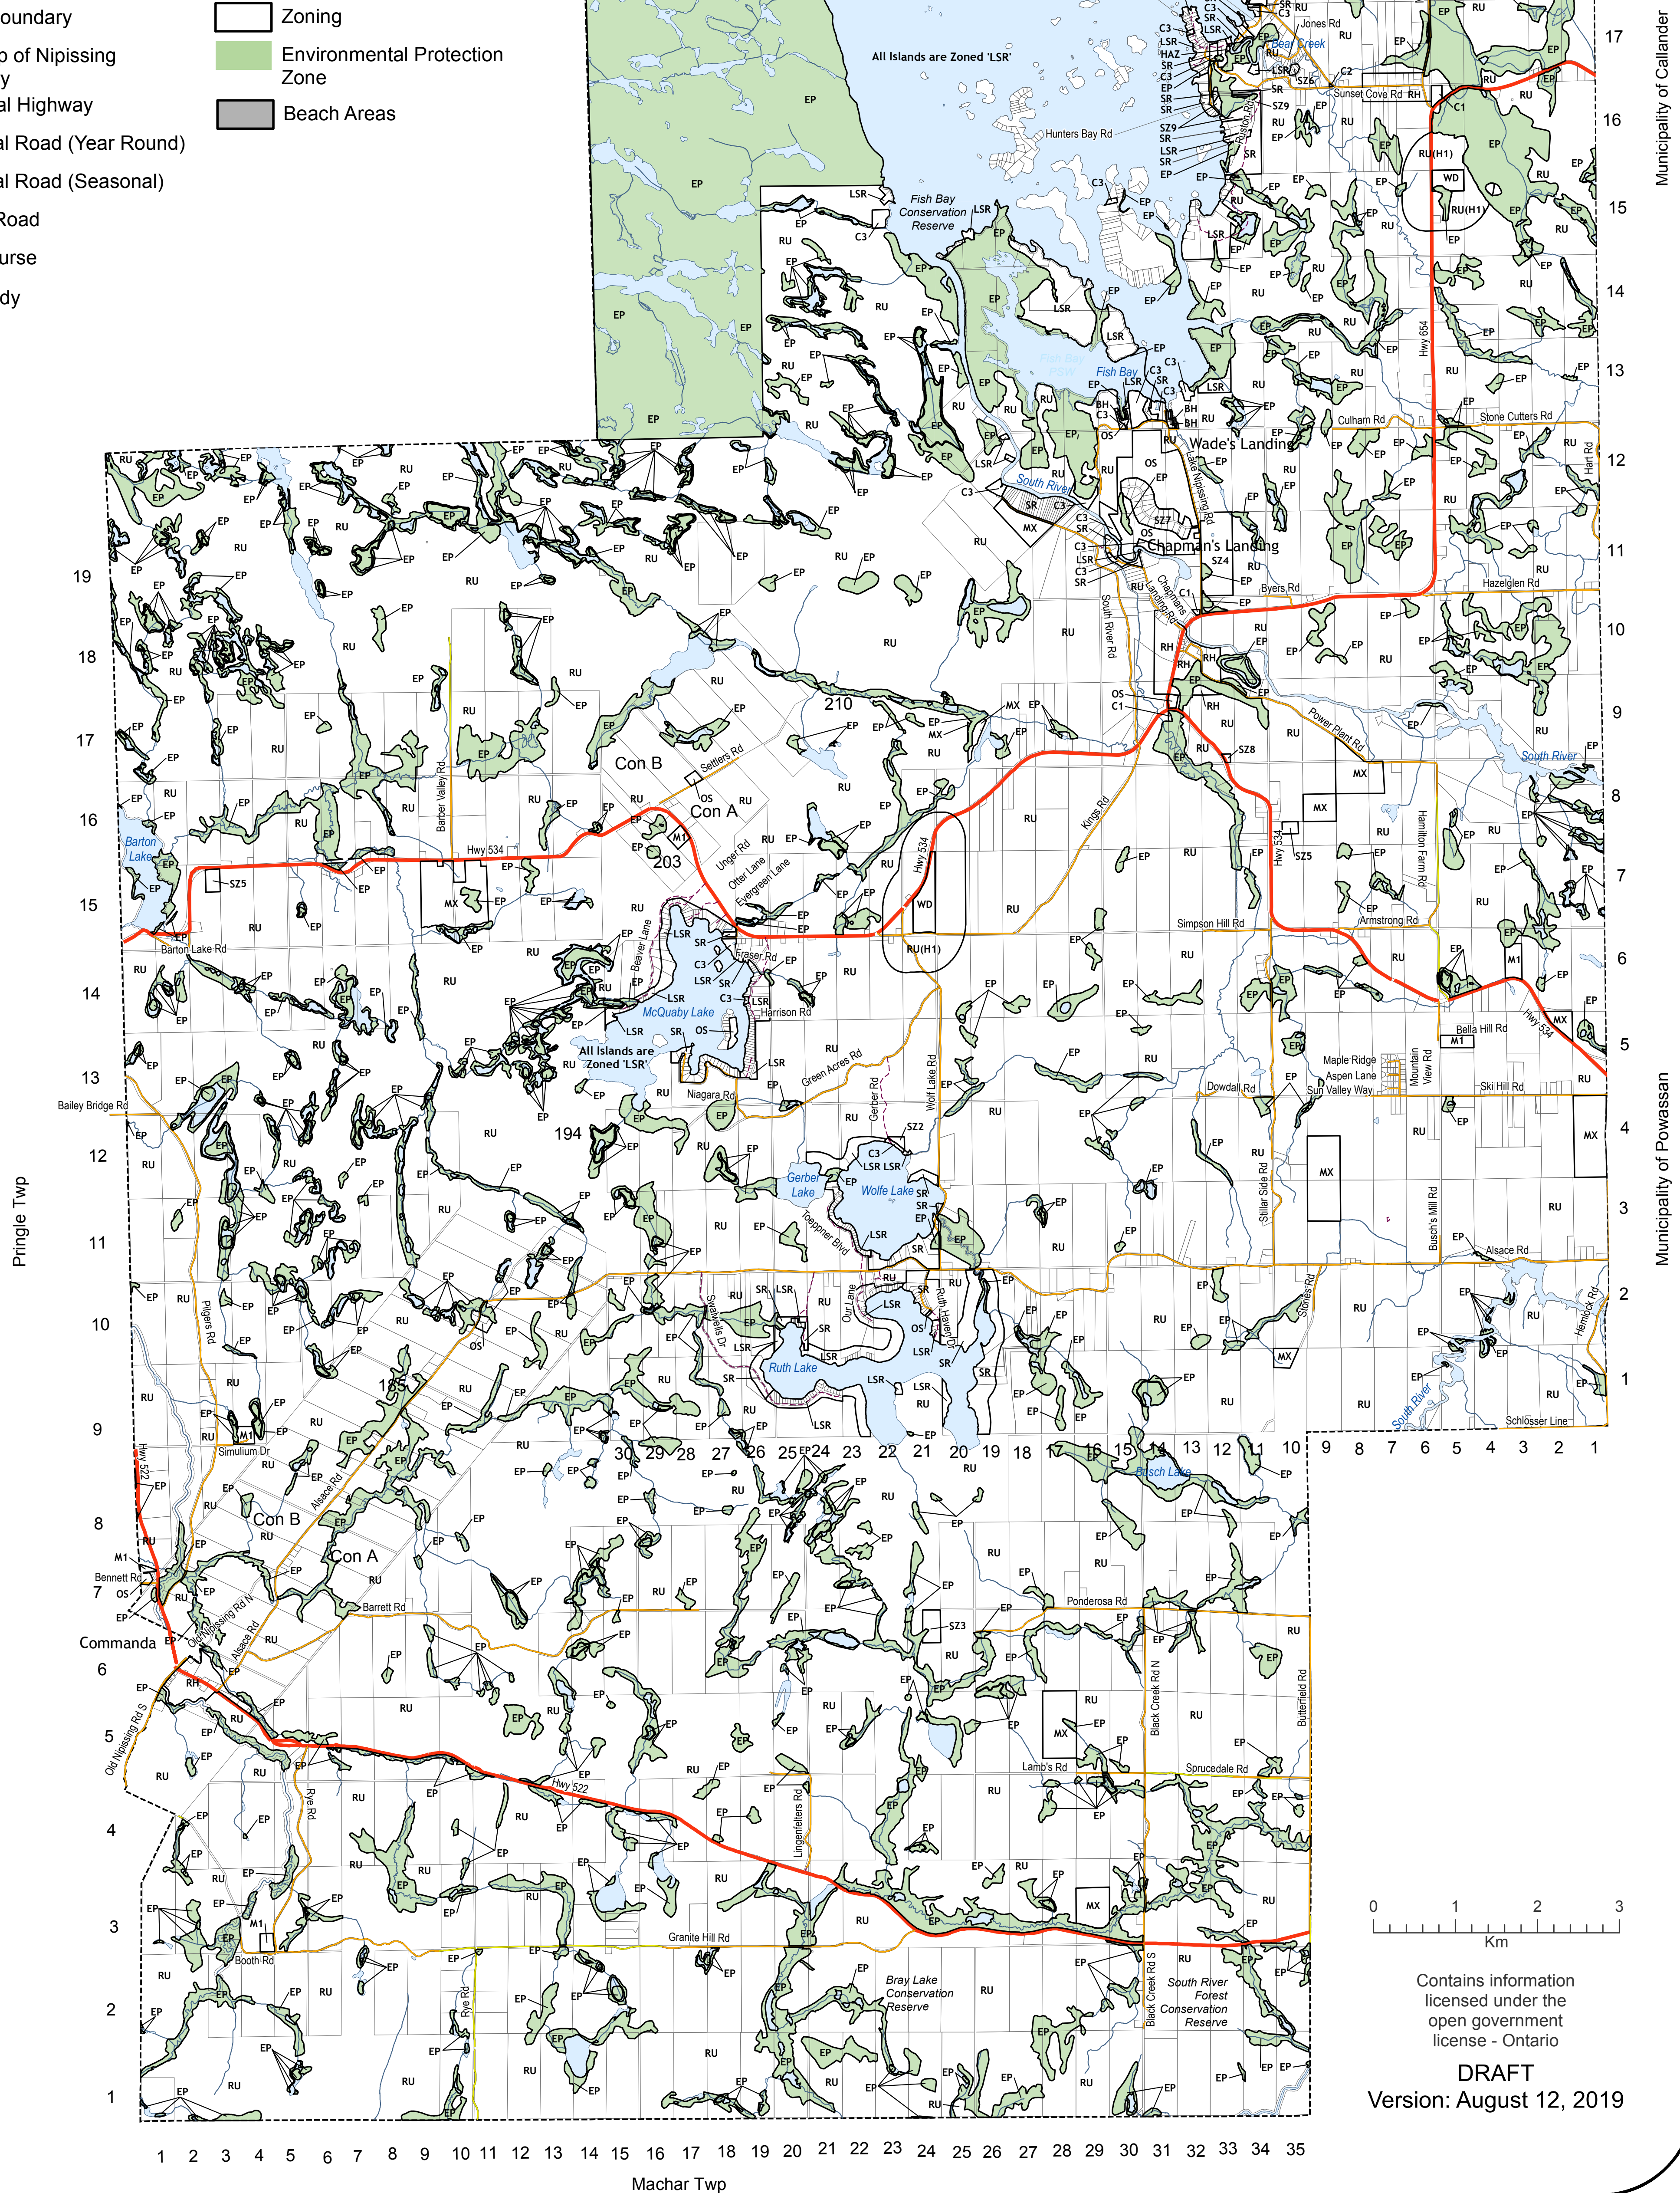

Township of Nipissing Zoning By-law 2019-00 Schedule A - Zoning

Legend

Base Information

- Parcel Boundary
- Township of Nipissing Boundary
- Provincial Highway
- Municipal Road (Year Round)
- Municipal Road (Seasonal)
- Private Road
- Watercourse
- Waterbody

Zoning

- Zoning
- Environmental Protection Zone
- Beach Areas

Contains information licensed under the open government license - Ontario

DRAFT
Version: August 12, 2019

Pringle Twp

Municipality of Powassan

Municipality of Callander

1 2 3 4 5 6 7 8 9 10 11 12 13 14 15 16 17 18 19 20 21 22 23 24 25 26 27 28 29 30 31 32 33 34 35
Machar Twp